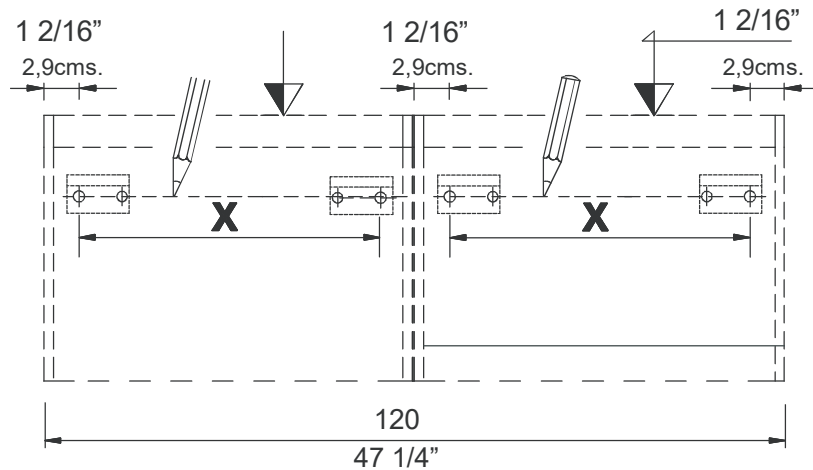

BO-266

01.

cms.

1 2/16''  
2,9cms.

1 2/16''  
2,9cms.

1 2/16''  
2,9cms.

1 2/16''  
2,9cms.

1 2/16''  
2,9cms.

L:60cms. → X=53,7cms.  
L:80cms. → X=73,7cms.  
L:100cms. → X=93,7cms.  
L:120cms. → X=53,7cms.

L:23 5/8'' → X=21 2/16''  
L:31 1/2'' → X=29 0/16''  
L:39 3/8'' → X=36 14/16''  
L:47 1/4'' → X=21 2/16''