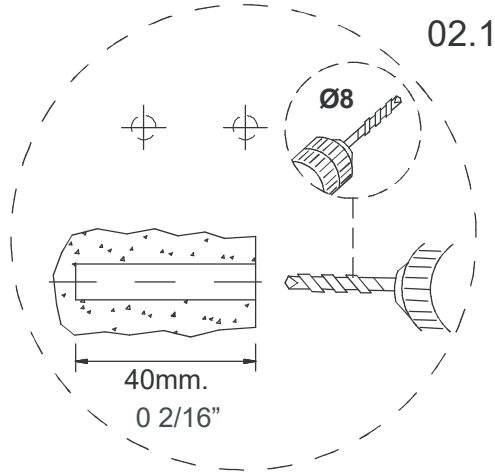

BO-266

01.

cms.

1 2/16''  
2,9cms.

1 2/16''  
2,9cms.

1 2/16''  
2,9cms.

1 2/16''  
2,9cms.

1 2/16''  
2,9cms.

L:60cms. → X=53,7cms.  
L:80cms. → X=73,7cms.  
L:100cms. → X=93,7cms.  
L:120cms. → X=53,7cms.

L:23 5/8'' → X=21 2/16''  
L:31 1/2'' → X=29 0/16''  
L:39 3/8'' → X=36 14/16''  
L:47 1/4'' → X=21 2/16''

# 02.

MLV-60/80/100 — x2  
 23 5/8" 31 1/2" 39 3/8"  
 MLV-120 — x4  
 47 1/4"

x4 x4

x8 x8

BO-719