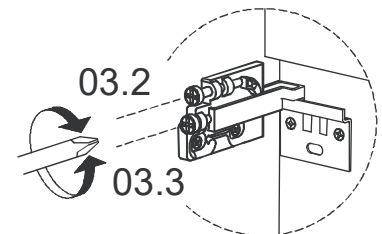

02.

MLV-60/80/100 — x2
23 5/8" 31 1/2" 39 3/8"
MLV-120 — x4
47 1/4"

x4 x4

x8 x8

BO-719

03.