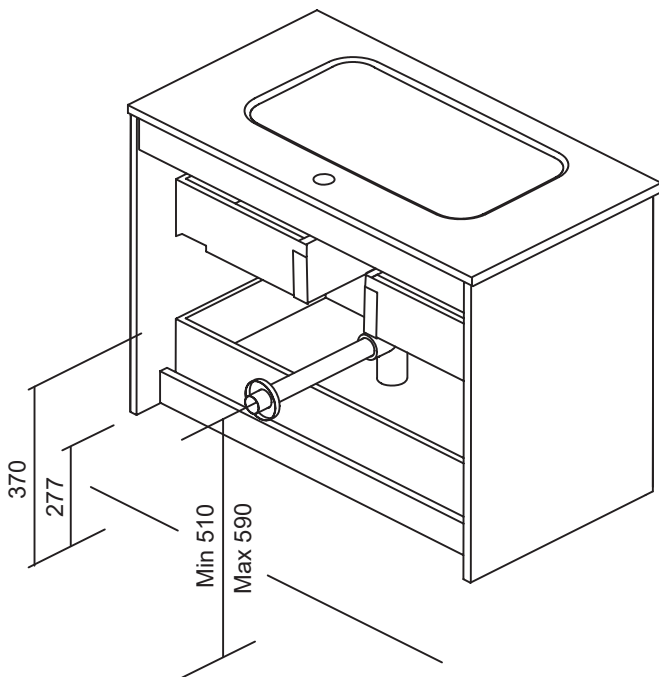

L:60cms. → X=53,7cms.  
L:80cms. → X=73,7cms.  
L:100cms. → X=93,7cms.  
L:120cms. → X=53,7cms.

L:23 5/8'' → X=21 2/16''  
L:31 1/2'' → X=29 0/16''  
L:39 3/8'' → X=36 14/16''  
L:47 1/4'' → X=21 2/16''

## 01.

01.1

01.2

01.3

02.

PAT-044 x4  
Ø4 x16  
Ø0 3/16" x16

03.

Ø6 x2  
Ø0 4/16" x2  
Ø4 x40  
Ø0 3/16" x40

04.

05.

06.

07.

## Posizionamento del sifone: