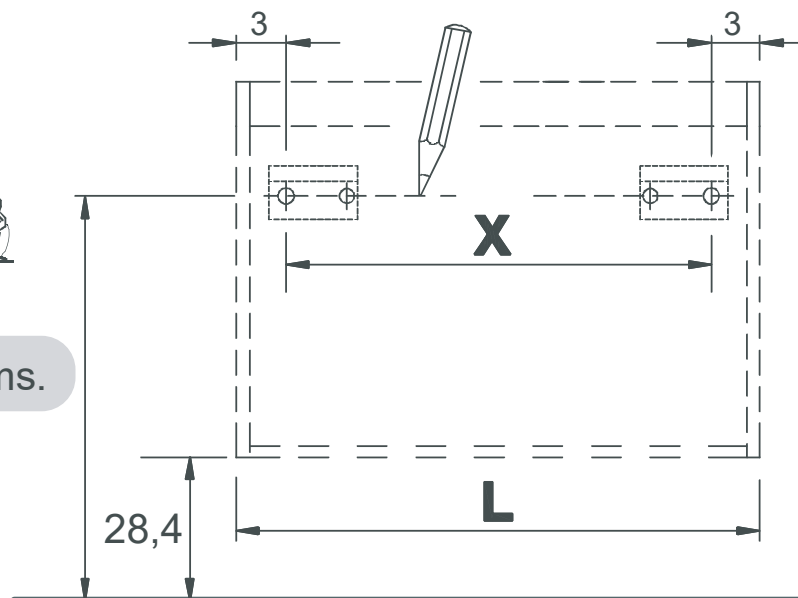

Yoko

AMIZUVA

60

80

cms.

x2

x4

x4

x2

x8

BO-719

01.

cms.

L:59,5cms. → X=53,5cms.

L:79,5cms. → X=73,5cms.

74cms.